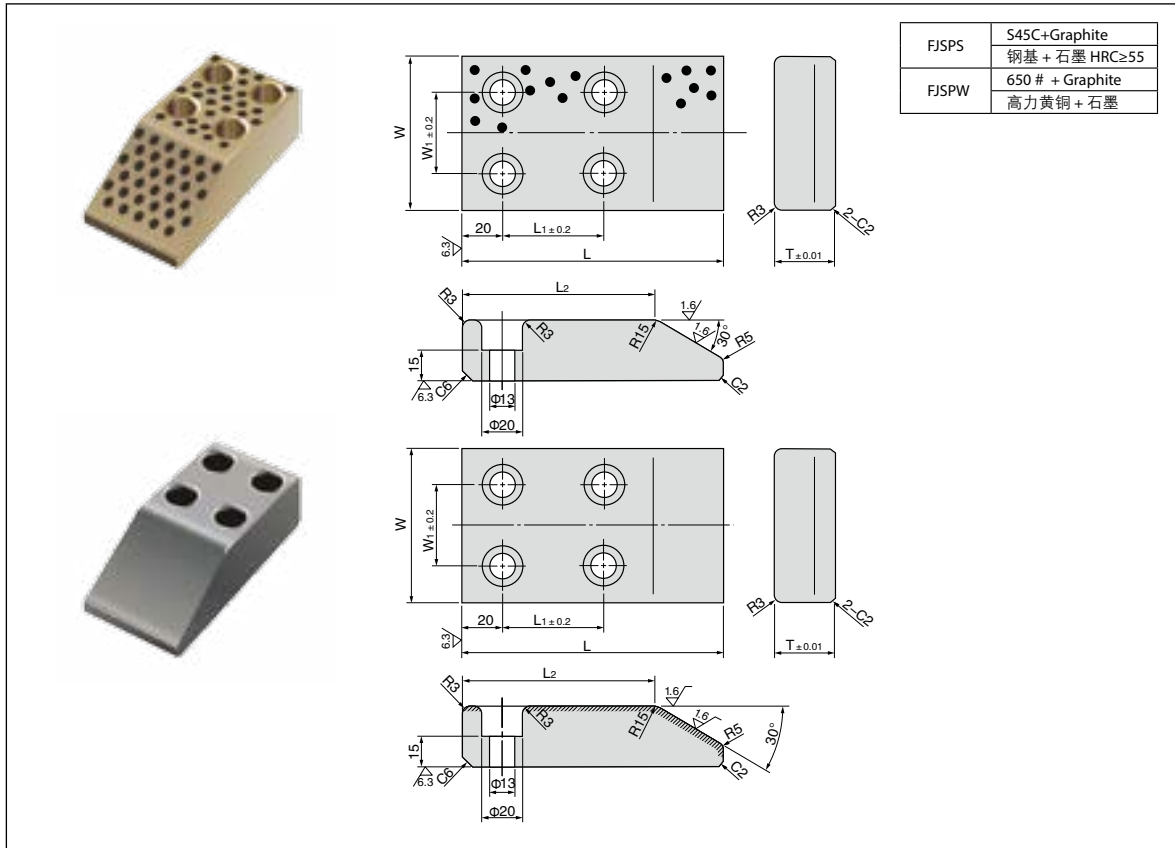

**FJSPW, FJSPS 凸轮行程滑板**  
**FJSPW, FJSPS Cam Stroke Plate**

FJSPS	S45C+Graphite 钢基 + 石墨 HRC≥55
FJSPW	650 # + Graphite 高力黄铜 + 石墨

单位unit:mm

型号规格 Standard No.	W	L	T	W <sub>1</sub>	L <sub>1</sub>	L <sub>2</sub>
FJSPW/FJSPS-75 × 130	75	130	30	40	50	95
FJSPW/FJSPS-75 × 150		150	45		45	90
FJSPW/FJSPS-100 × 130	100	130	30	60	50	95
FJSPW/FJSPS-100 × 150		150	45		45	90
FJSPW/FJSPS-100 × 170		170	60		75	120
FJSPW/FJSPS-100 × 200		200			75	120
FJSPW/FJSPS-125 × 130	125	130	30	85	50	95
FJSPW/FJSPS-125 × 150		150	45		45	90
FJSPW/FJSPS-125 × 170		170	60		75	120
FJSPW/FJSPS-125 × 200		200				
FJSPW/FJSPS-150 × 130	150	130	30	110	50	95
FJSPW/FJSPS-150 × 150		150	45		45	90
FJSPW/FJSPS-150 × 170		170	60		75	120
FJSPW/FJSPS-150 × 200		200				