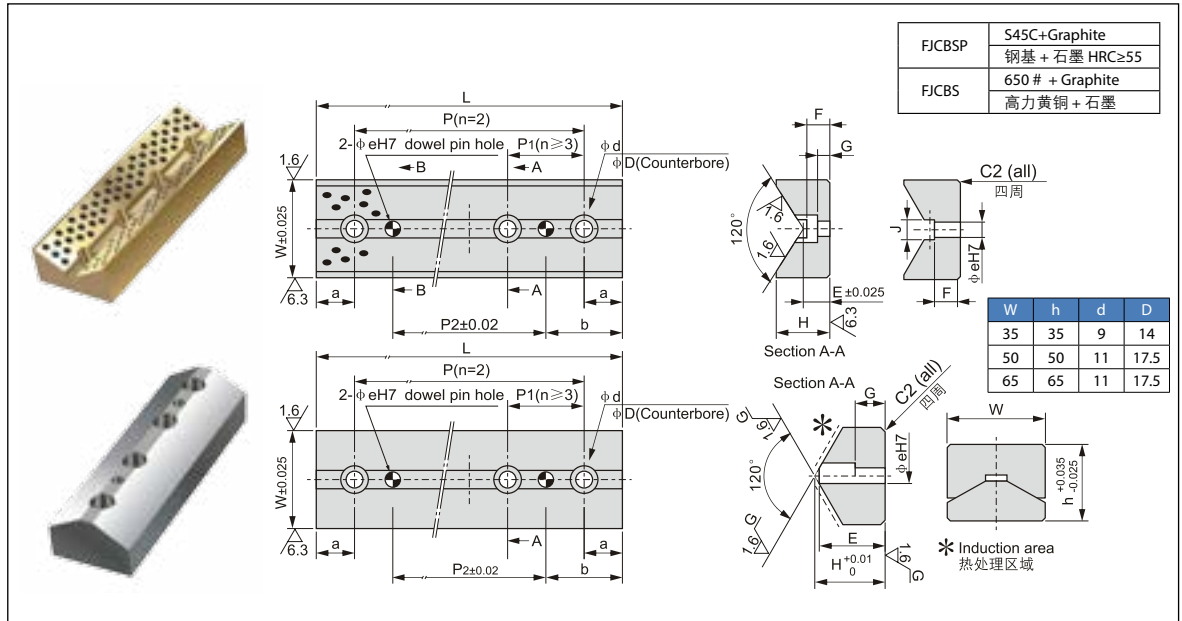

**FJCBS, FJCBSP 凸轮底部导板**  
**FJCBS, FJCBSP Oilless Cam Btroke Guide Plate**

单位unit:mm

型号规格 Standard No.	W	L	H	a	b	P	P1	No. of Bolt Holes 螺栓数量	e	P2	E	F	G	J	
FJCBS-75 × 35	35	75	24	15	30	45	-	2	8	15	15		4	11	
FJCBS-100 × 35		100		60	20	40				85					20
FJCBS-125 × 35		125		110	25	50				75					25
FJCBS-150 × 35		150		110	20	40				60					20
FJCBS-75 × 50	50	75	31	15	30	45	-	2	10	15	18	15	8	13	
FJCBS-100 × 50		100		60	20	40				75					20
FJCBS-125 × 50		125		100	25	50				100					25
FJCBS-150 × 50		150		100	20	40				60					20
FJCBS-100 × 65	65	100	35	20	40	60	50	3	10	50	18		8	13	
FJCBS-150 × 65		150		50	25	50				100					50
FJCBS-200 × 65		200		50	25	50				100					100
FJCBS-250 × 65		250		50	25	50				100					150
FJCBS-300 × 65		300		25	50	100	50	6	200						

型号规格 Standard No.	W	L	H	a	b	P	P1	No. of Bolt Holes 螺栓数量	e	P2	E	G	
FJCBS-75 × 35	35	75	20	15	30	45	-	2	8	15	17	4	
FJCBS-100 × 35		100		60	20	40				85			20
FJCBS-125 × 35		125		110	25	50				75			25
FJCBS-150 × 35		150		110	20	40				60			20
FJCBS-75 × 50	50	75	32	15	30	45	-	2	10	15	29	10	
FJCBS-100 × 50		100		60	20	40				75			20
FJCBS-125 × 50		125		100	25	50				100			25
FJCBS-150 × 50		150		100	20	40				60			20
FJCBS-100 × 65	65	100	47	20	40	60	50	3	10	50	44	20	
FJCBS-150 × 65		150		50	25	50				100			50
FJCBS-200 × 65		200		50	25	50				100			100
FJCBS-250 × 65		250		50	25	50				100			150
FJCBS-300 × 65		300		25	50	100	50	6	200				