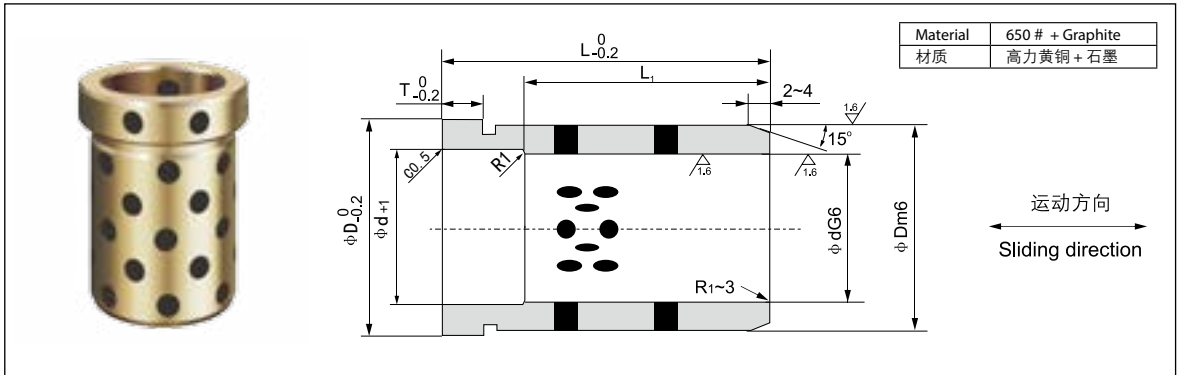

FJGBF 自润滑翻边导向套
FJGBF Oilless Ejector Guide Bushings

单位unit:mm

单位unit:mm

型号规格 Standard No.	d	L	d G6	D m6	D ₁	T	L ₁		
FJGBF-12 × 19		19					19		
FJGBF-12 × 24	12	24		18	+0.018 +0.007	25	4	24	
FJGBF-12 × 29		29						29	
FJGBF-12 × 34		34						34	
FJGBF-16 × 19		19	+0.016 +0.006					19	
FJGBF-16 × 24		24						24	
FJGBF-16 × 29	16	29	16	25		30	6	29	
FJGBF-16 × 34		34						30	
FJGBF-16 × 39		39						30	
FJGBF-16 × 49		49			+0.025 +0.009			24	
FJGBF-20 × 24		24						29	
FJGBF-20 × 29		29						34	
FJGBF-20 × 34	20	34	20	30		35		39	
FJGBF-20 × 39		39						40	
FJGBF-20 × 49		49						8	24
FJGBF-25 × 24		24						29	
FJGBF-25 × 29		29						34	
FJGBF-25 × 34		34						39	
FJGBF-25 × 39	25	39	25	+0.020 +0.007	35	40		50	
FJGBF-25 × 49		49						29	
FJGBF-25 × 59		59						34	
FJGBF-25 × 69		69			+0.025 +0.009			39	
FJGBF-30 × 29		29						34	
FJGBF-30 × 34		34						39	
FJGBF-30 × 39		39						49	
FJGBF-30 × 49	30	49	30	42		47	10	59	
FJGBF-30 × 59		59						60	
FJGBF-30 × 69		69							
FJGBF-30 × 79		79							

型号规格 Standard No.	d	L	d G6	D m6	D ₁	T	L ₁	
FJGBF-35 × 39		39					39	
FJGBF-35 × 49		49					49	
FJGBF-35 × 59		59					59	
FJGBF-35 × 69	35	69	35	48	+0.025 +0.009	54	69	
FJGBF-35 × 79		79					70	
FJGBF-35 × 89		89						
FJGBF-35 × 99		99						
FJGBF-40 × 39		39				10	39	
FJGBF-40 × 49		49					49	
FJGBF-40 × 59		59					59	
FJGBF-40 × 69	40	69	40	+0.025 +0.009	55	61	69	
FJGBF-40 × 79		79					79	
FJGBF-40 × 89		89						
FJGBF-40 × 99		99					80	
FJGBF-40 × 109		109						
FJGBF-50 × 49		49					49	
FJGBF-50 × 59		59					59	
FJGBF-50 × 69		69			+0.030 +0.011		69	
FJGBF-50 × 79	50	79	50	70		76	12	79
FJGBF-50 × 89		89					89	
FJGBF-50 × 99		99						
FJGBF-50 × 109		109					90	
FJGBF-50 × 119		119						
FJGBF-60 × 99		99					99	
FJGBF-60 × 109		109					109	
FJGBF-60 × 119	60	119	60	+0.029 +0.010	80	86	15	
FJGBF-60 × 129		129					110	
FJGBF-60 × 149		149						